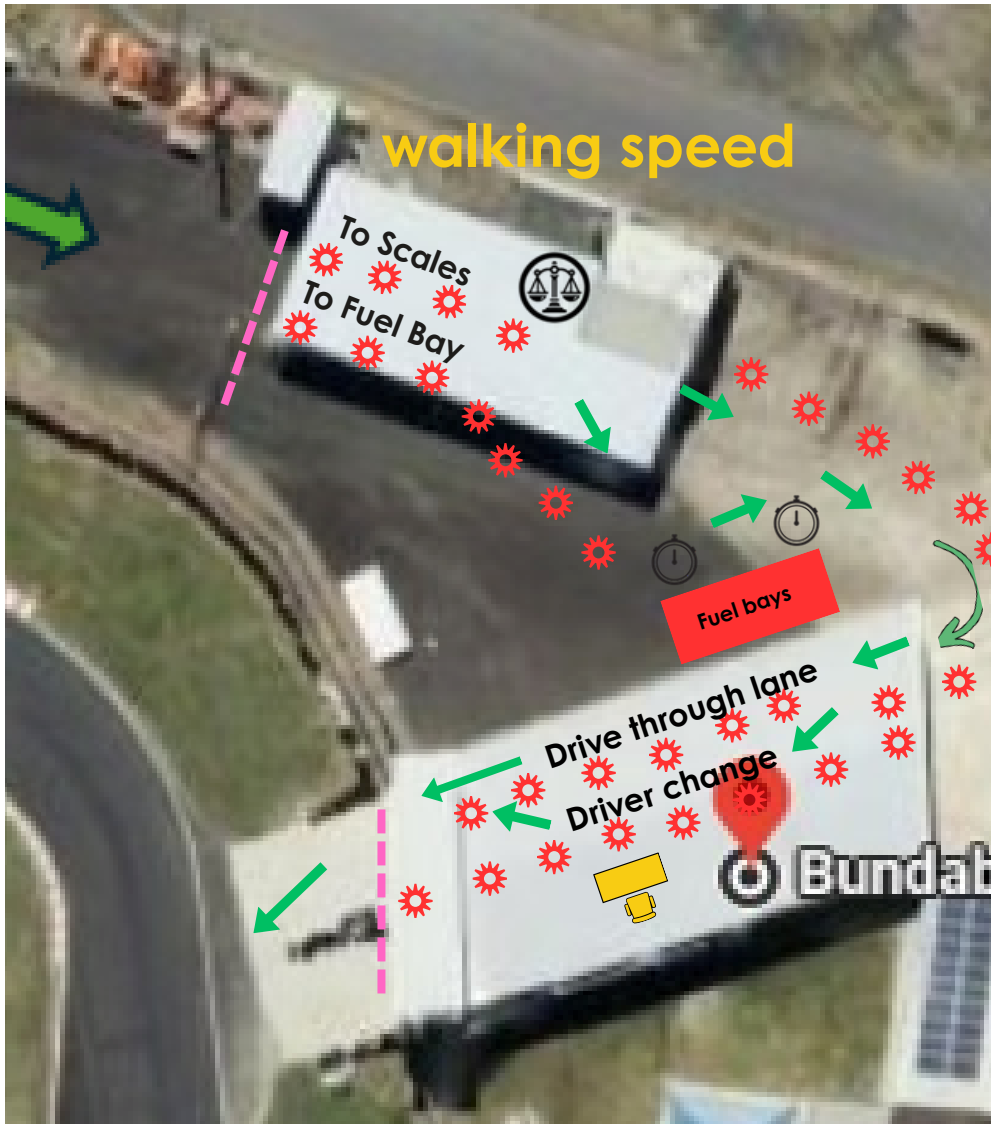

Bundaberg Kart Club

Auskart Racing Inc.

CoC 

Timing & CoC

Start / Finish

Catering

Scales

Medical

Pit Bays for Club Volunteers

Bundaberg Kart Club

Auskart Racing Inc.

Fuel Bay Timers

Offical Desk

Safety Cones

Scales

Refueling Bay

Control Line,
(Walking speed)